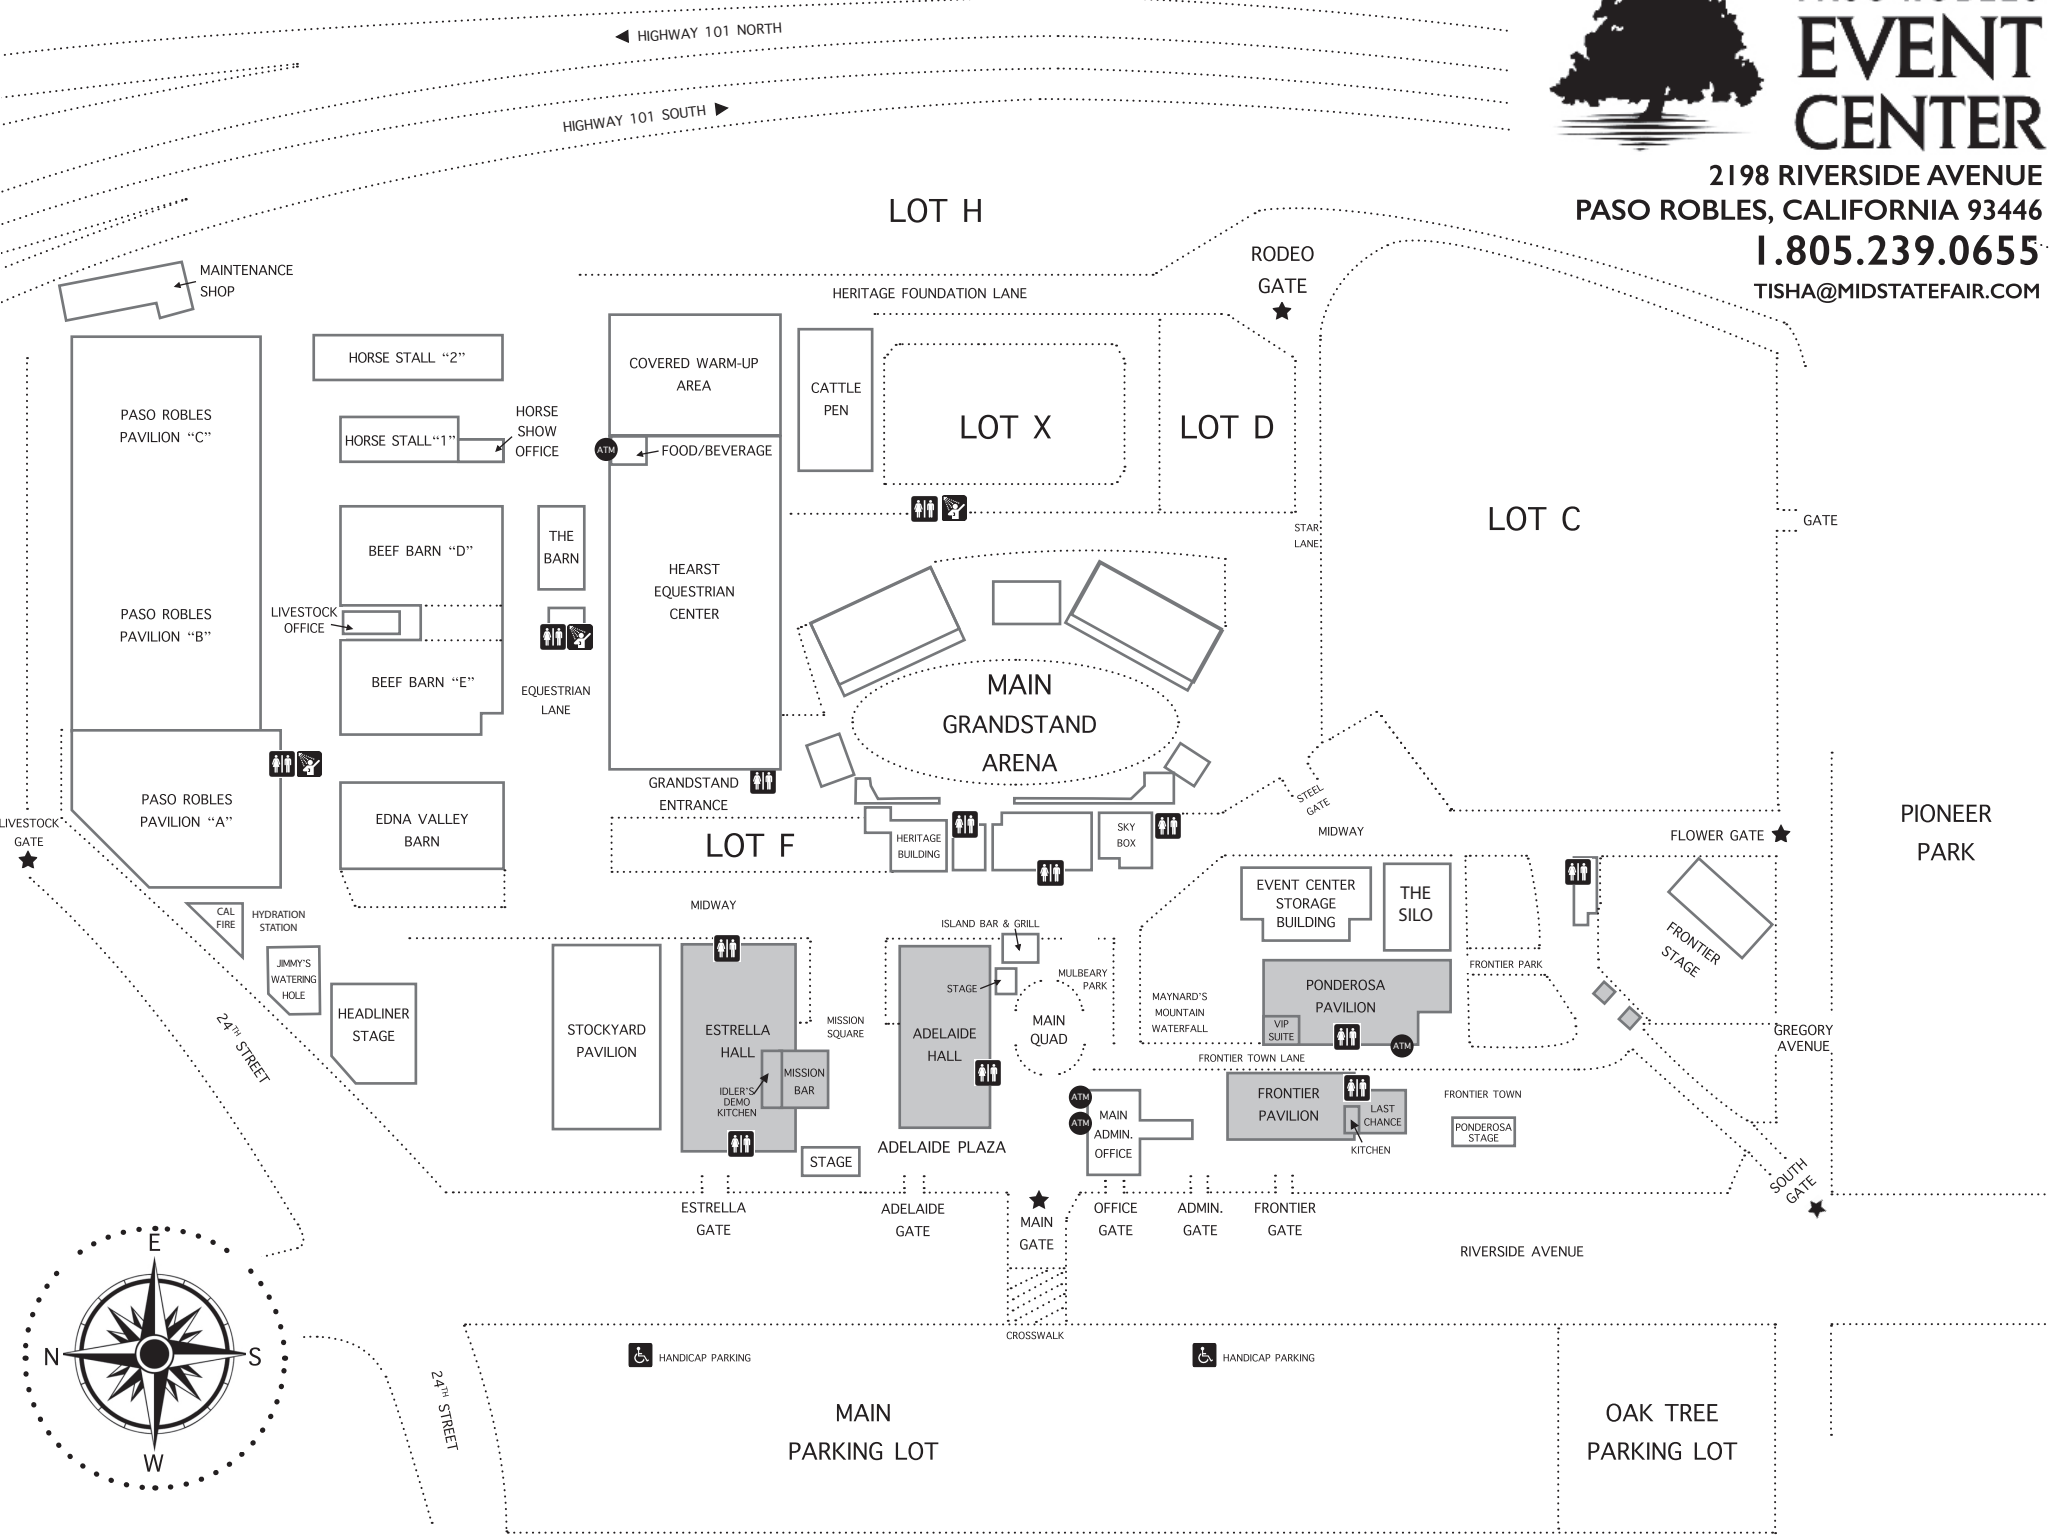

PASO ROBLES EVENT CENTER

2198 RIVERSIDE AVENUE
PASO ROBLES, CALIFORNIA 93446

1.805.239.0655

TISHA@MIDSTATEFAIR.COM

PIONEER
PARK