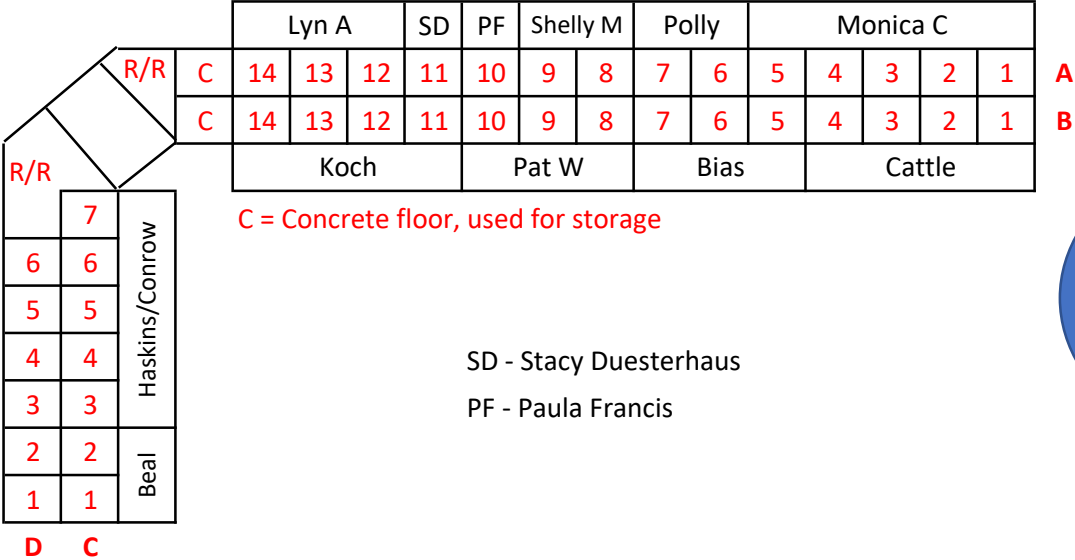

Show Office

Santa Cruz County Fairgrounds - L Barn Stalls

C = Concrete floor, used for storage

SD - Stacy Duesterhaus
 PF - Paula Francis

U	1	2	3	4	5	6	7	8	9	10
V	1	2	3	4	5	6	7	8	9	10
	Sternadel			LVD		JS	KR	SO	AFS	

W	1	2	3	4	5	6	7	8	9	10
X	1	2	3	4	5	6	7	8	9	10
	Flores				HL	LOC	LN	Ward		

LVD - Lin Van Dusen
 JS - John Showalter
 KR - Kelly Roemer
 SO - Sonya Oppedyk
 AFS - Amelia Simpson
 HL - Heather Livingston
 LOC - Laura Campbell
 LN - Lisa Novatt
 Ward - Etcheverry & Gilles